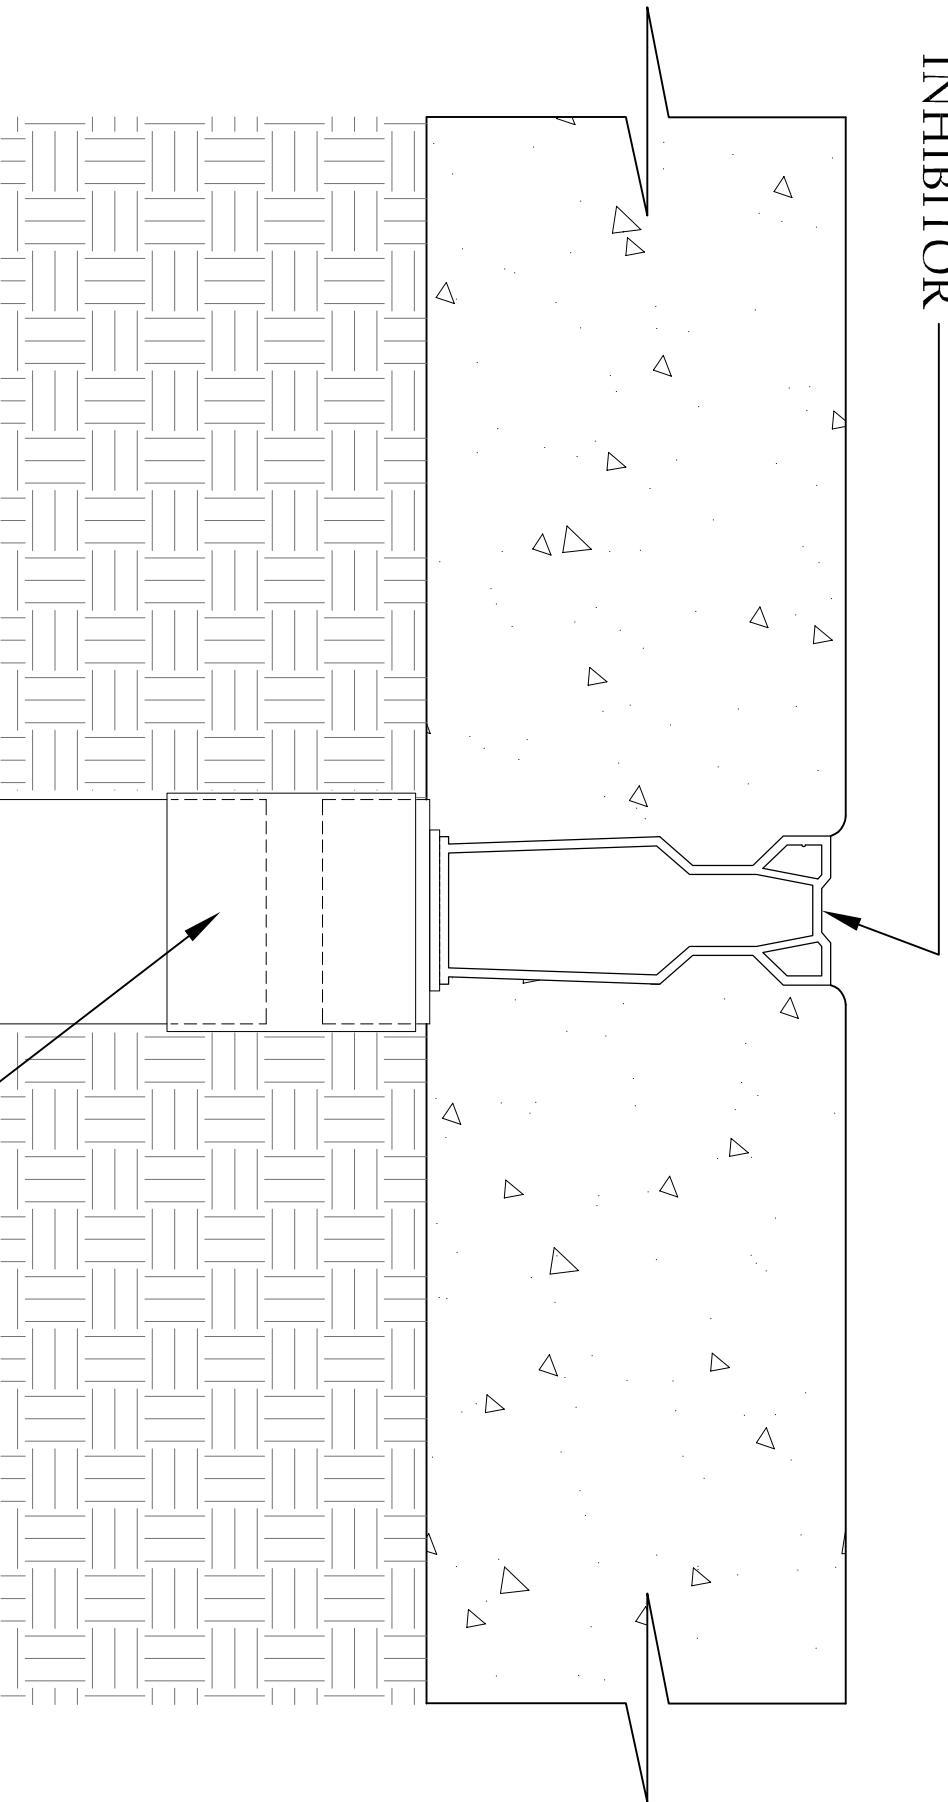

NDS MICRO CHANNEL 6" OUTLET
SECTION W/ SIDE OUTLET W/ U.V.
INHIBITOR

1 1/2" PVC COUPLING. BY OTHERS
1 1/2" SCH. 40 BY OTHERS.

NDS MICRO CHANNEL™ 1 1/2" SCH. 40 BTM. OUT.

NDS # 8501, 8502, 8503