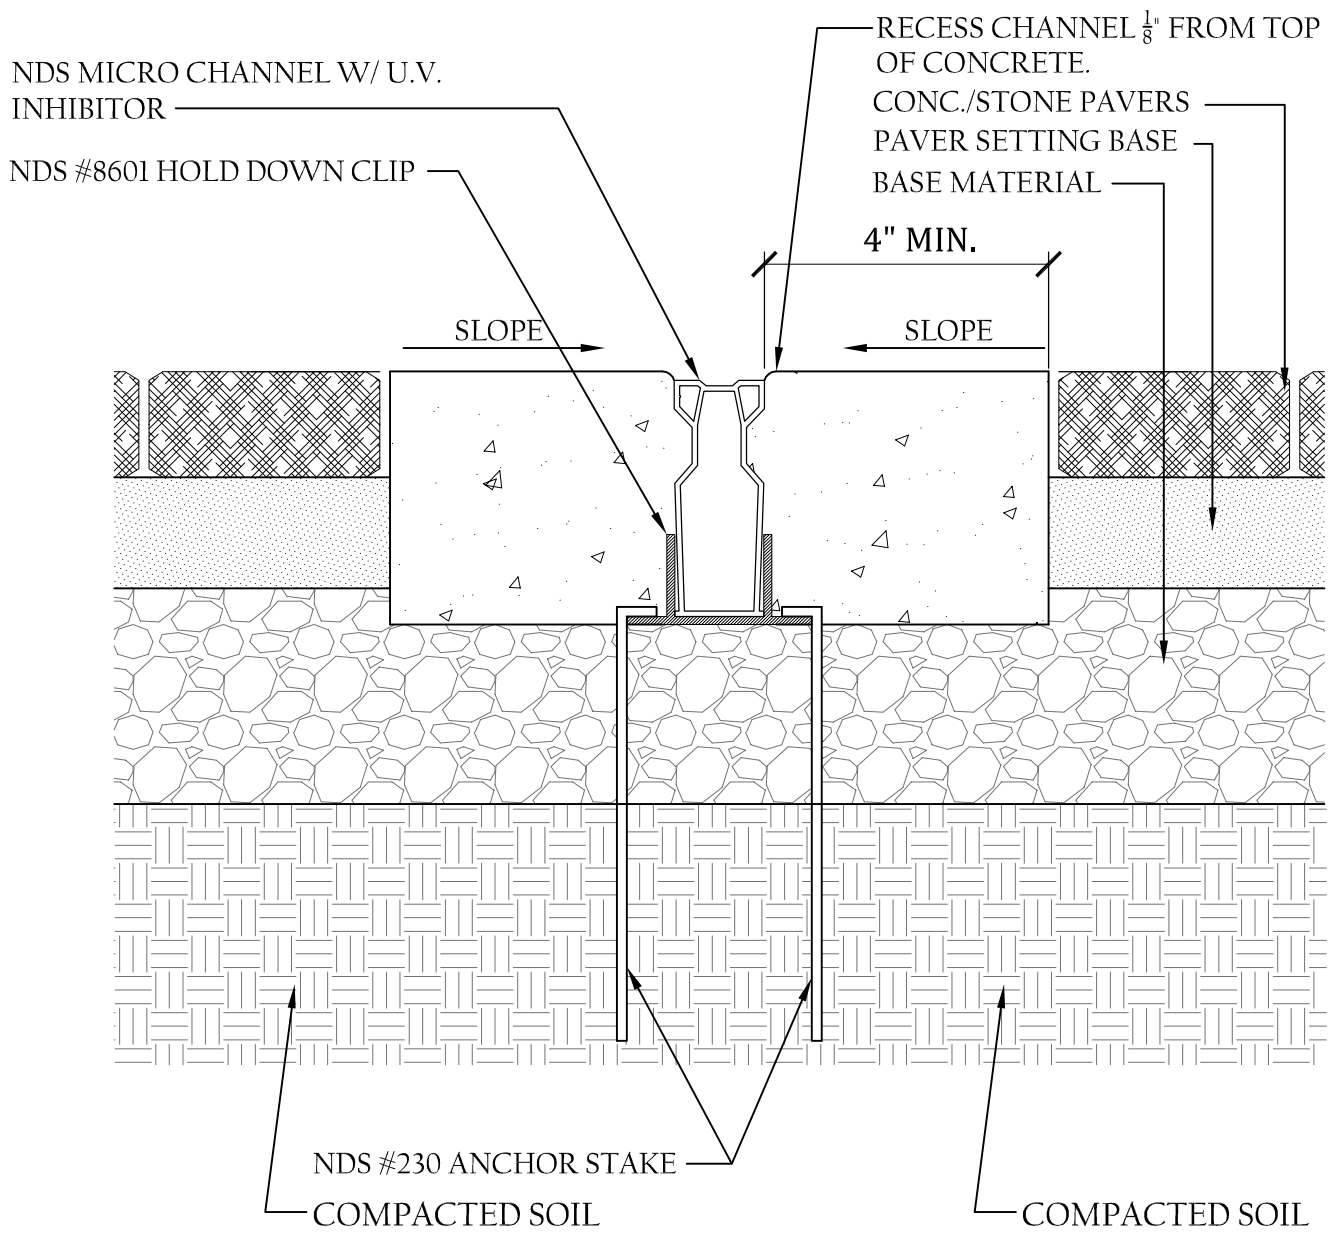

NDS MICRO CHANNEL™ TYPICAL INSTALLATION.

PEDESTRIAN TRAFFIC INSTALLATION.

TECHNICAL SERVICES
1-888-825-4716
techservice@ndspro.com

N. T. S.