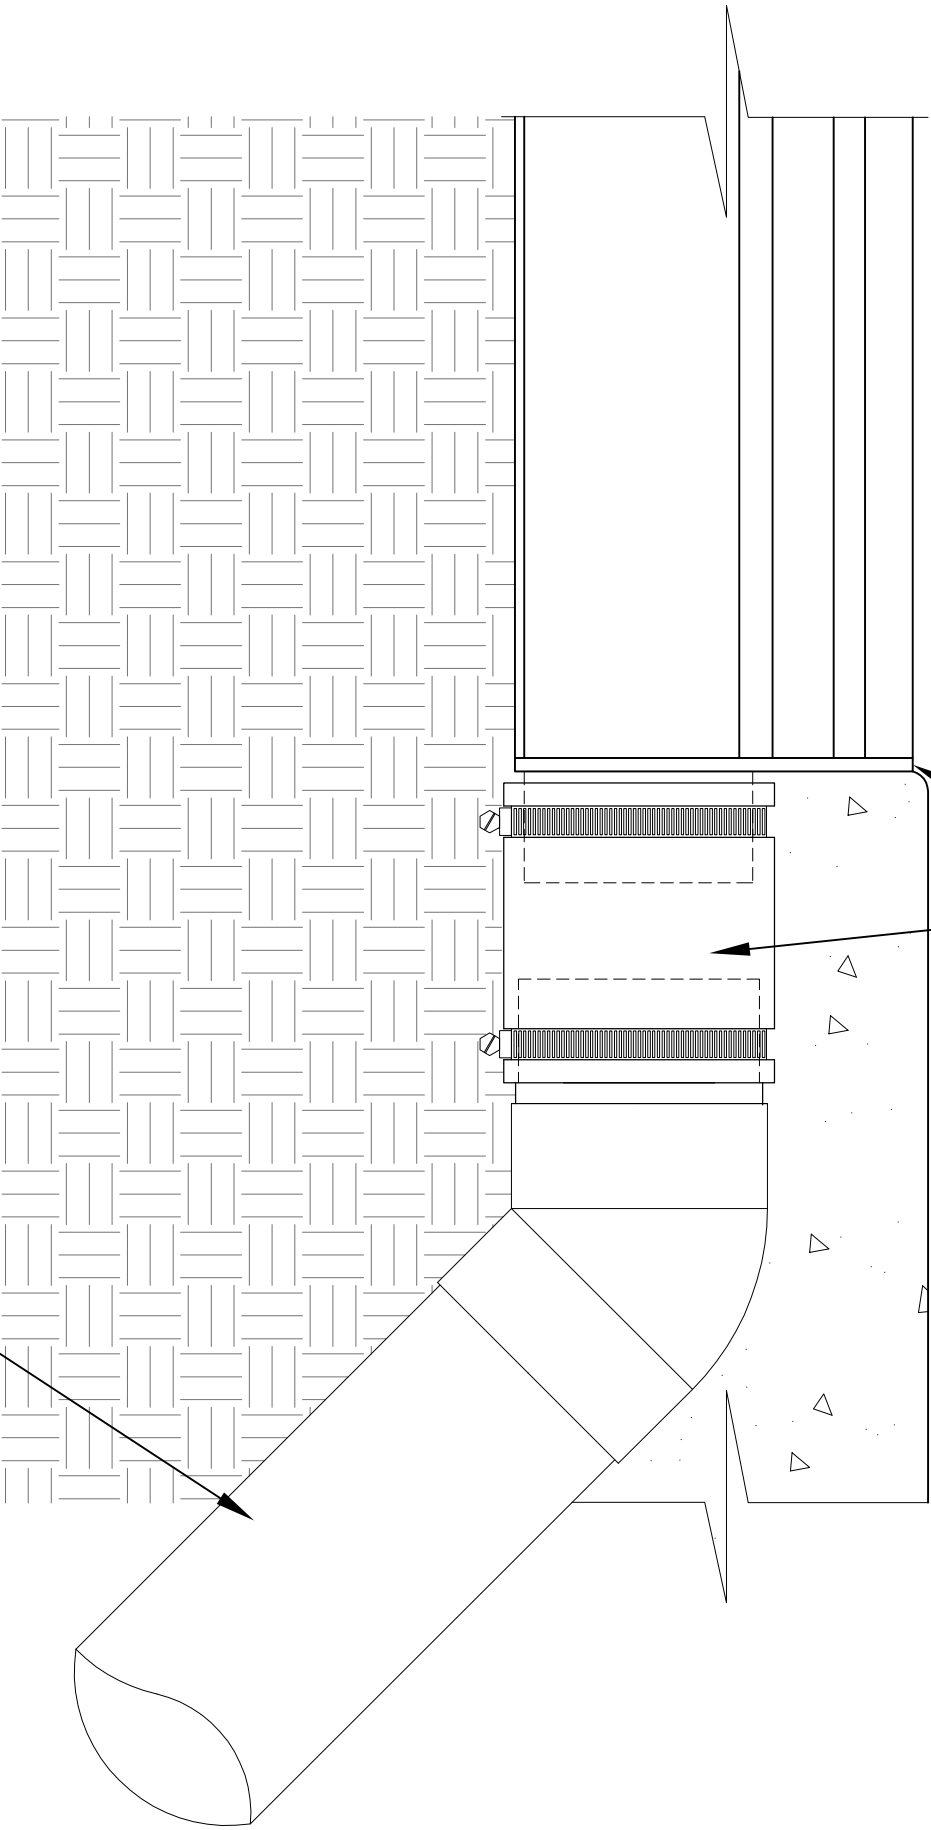

NDS MICRO CHANNEL END
OUTLET W/ U.V. INHIBITOR
NDS # 56-125 FLEXIBLE
COUPLING.

1 1/2" SCH. 40 BY OTHERS.

NDS MICRO CHANNEL™ 1 1/2" SCH. 40 SIDE OUT.

NDS # 8461, 8462, 8463