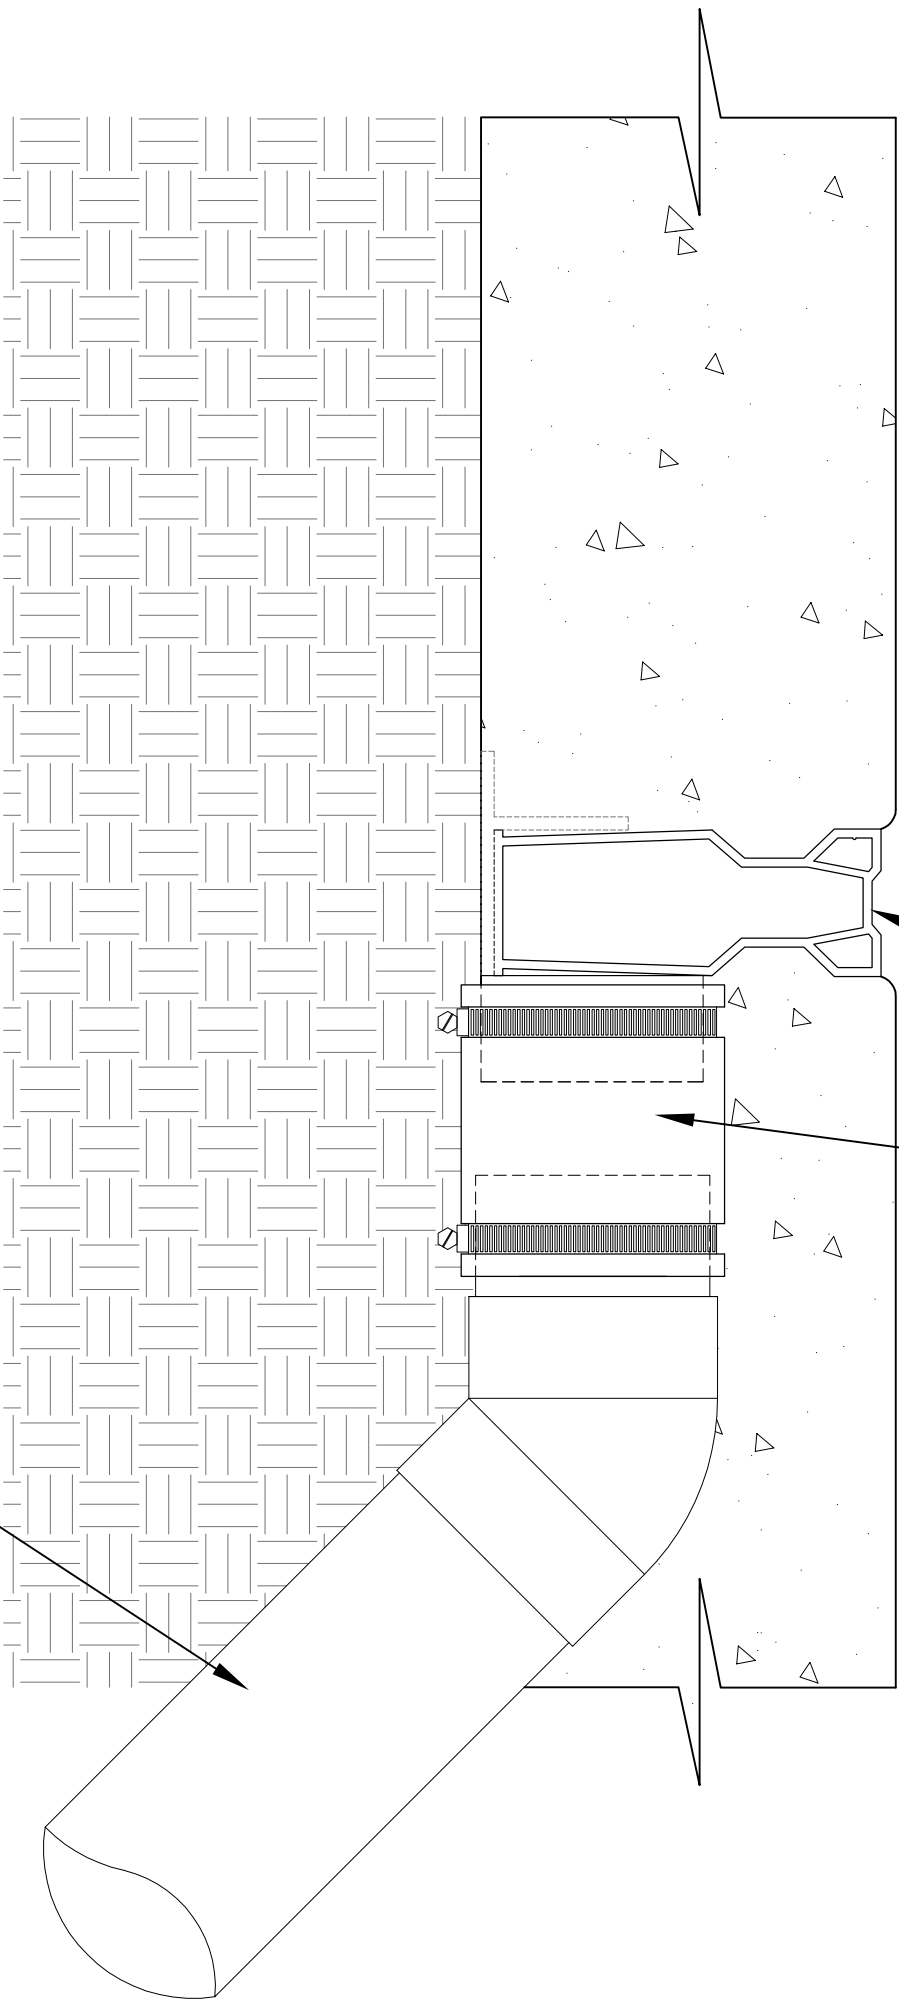

NDS # 56-125 FLEXIBLE  
COUPLING.

1 1/2" SCH. 40 BY OTHERS.

NDS MICRO CHANNEL™ 1 1/2" SCH. 40 SIDE OUT.  
NDS # 8511, 8512, 8513

N.T.S.

NDS MICRO CHANNEL 6" OUTLET  
SECTION W/ SIDE OUTLET W/ U.V.  
INHIBITOR