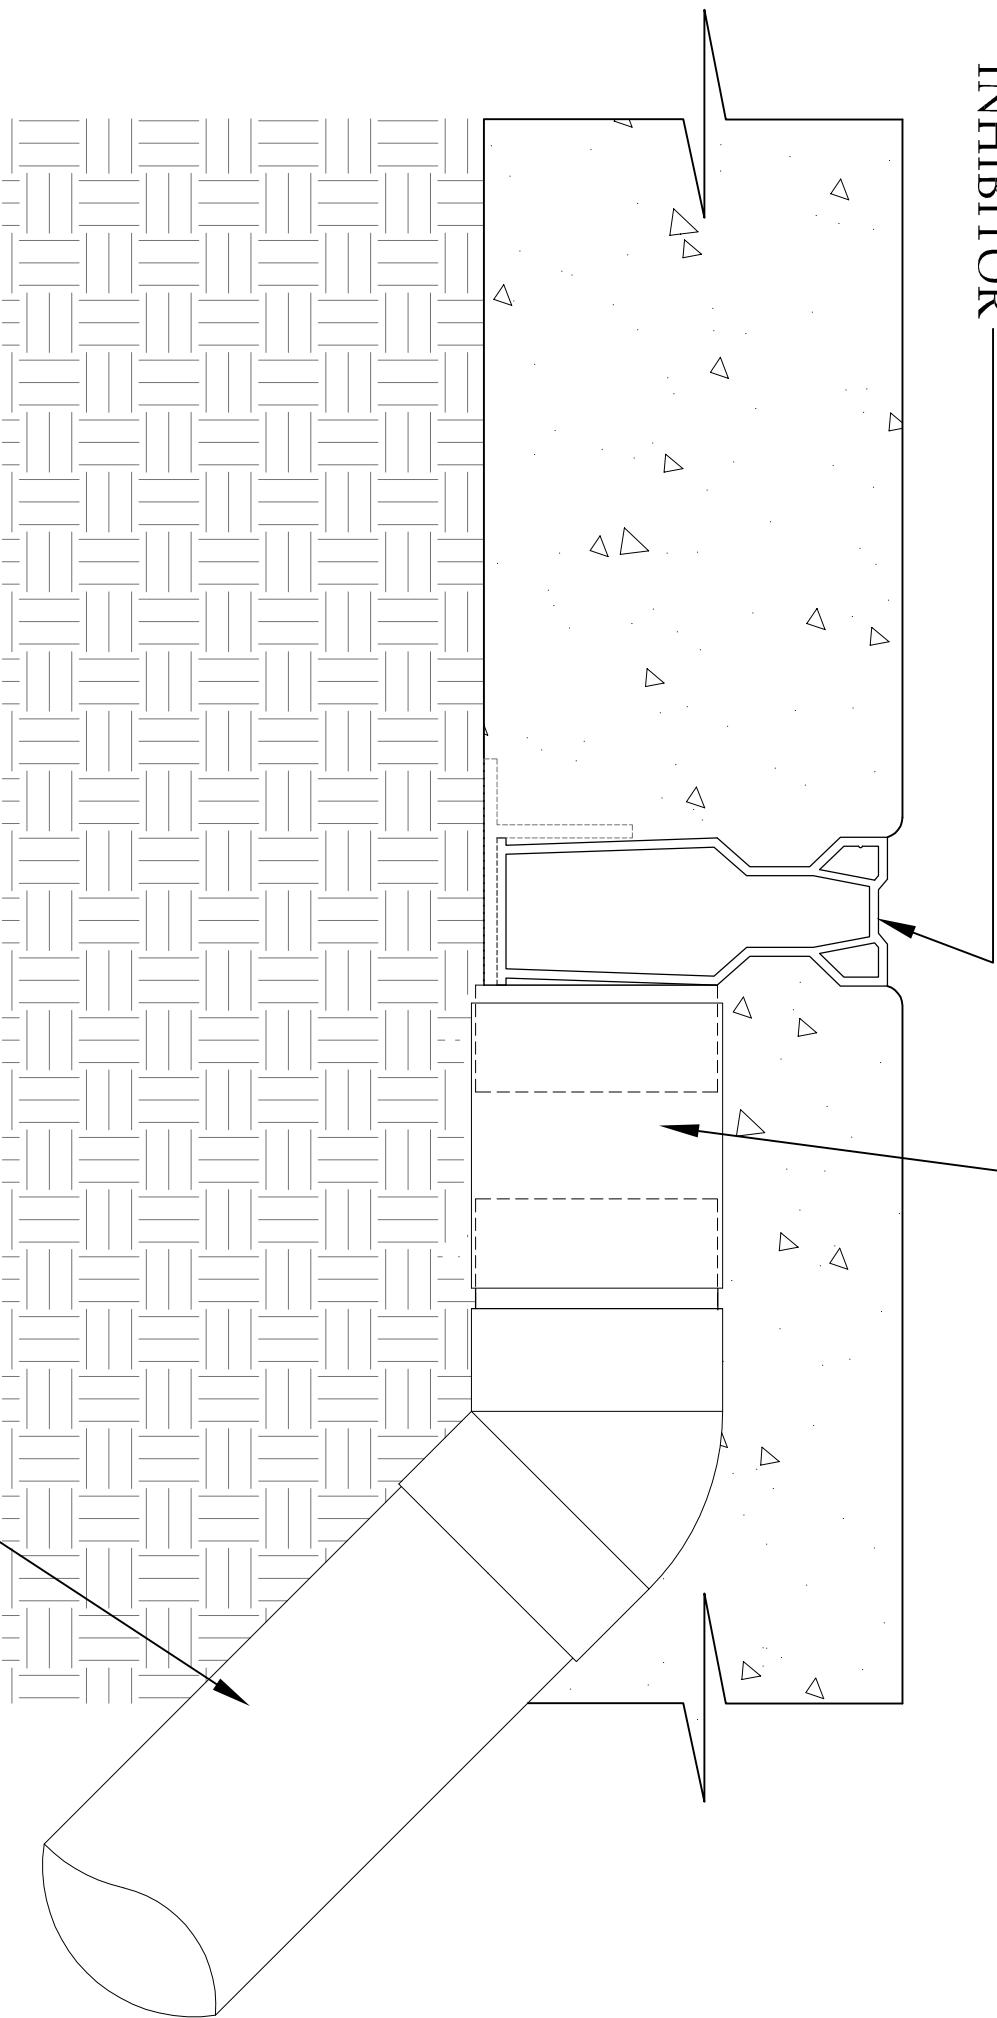

NDS MICRO CHANNEL 6" OUTLET
SECTION W/ SIDE OUTLET W/ U.V.
INHIBITOR

1 1/2" PVC COUPLING. BY OTHERS

1 1/2" SCH. 40 BY OTHERS.

NDS MICRO CHANNEL™ 1 1/2" SCH. 40 SIDE OUT.

NDS # 8511, 8512, 8513

N.T.S.