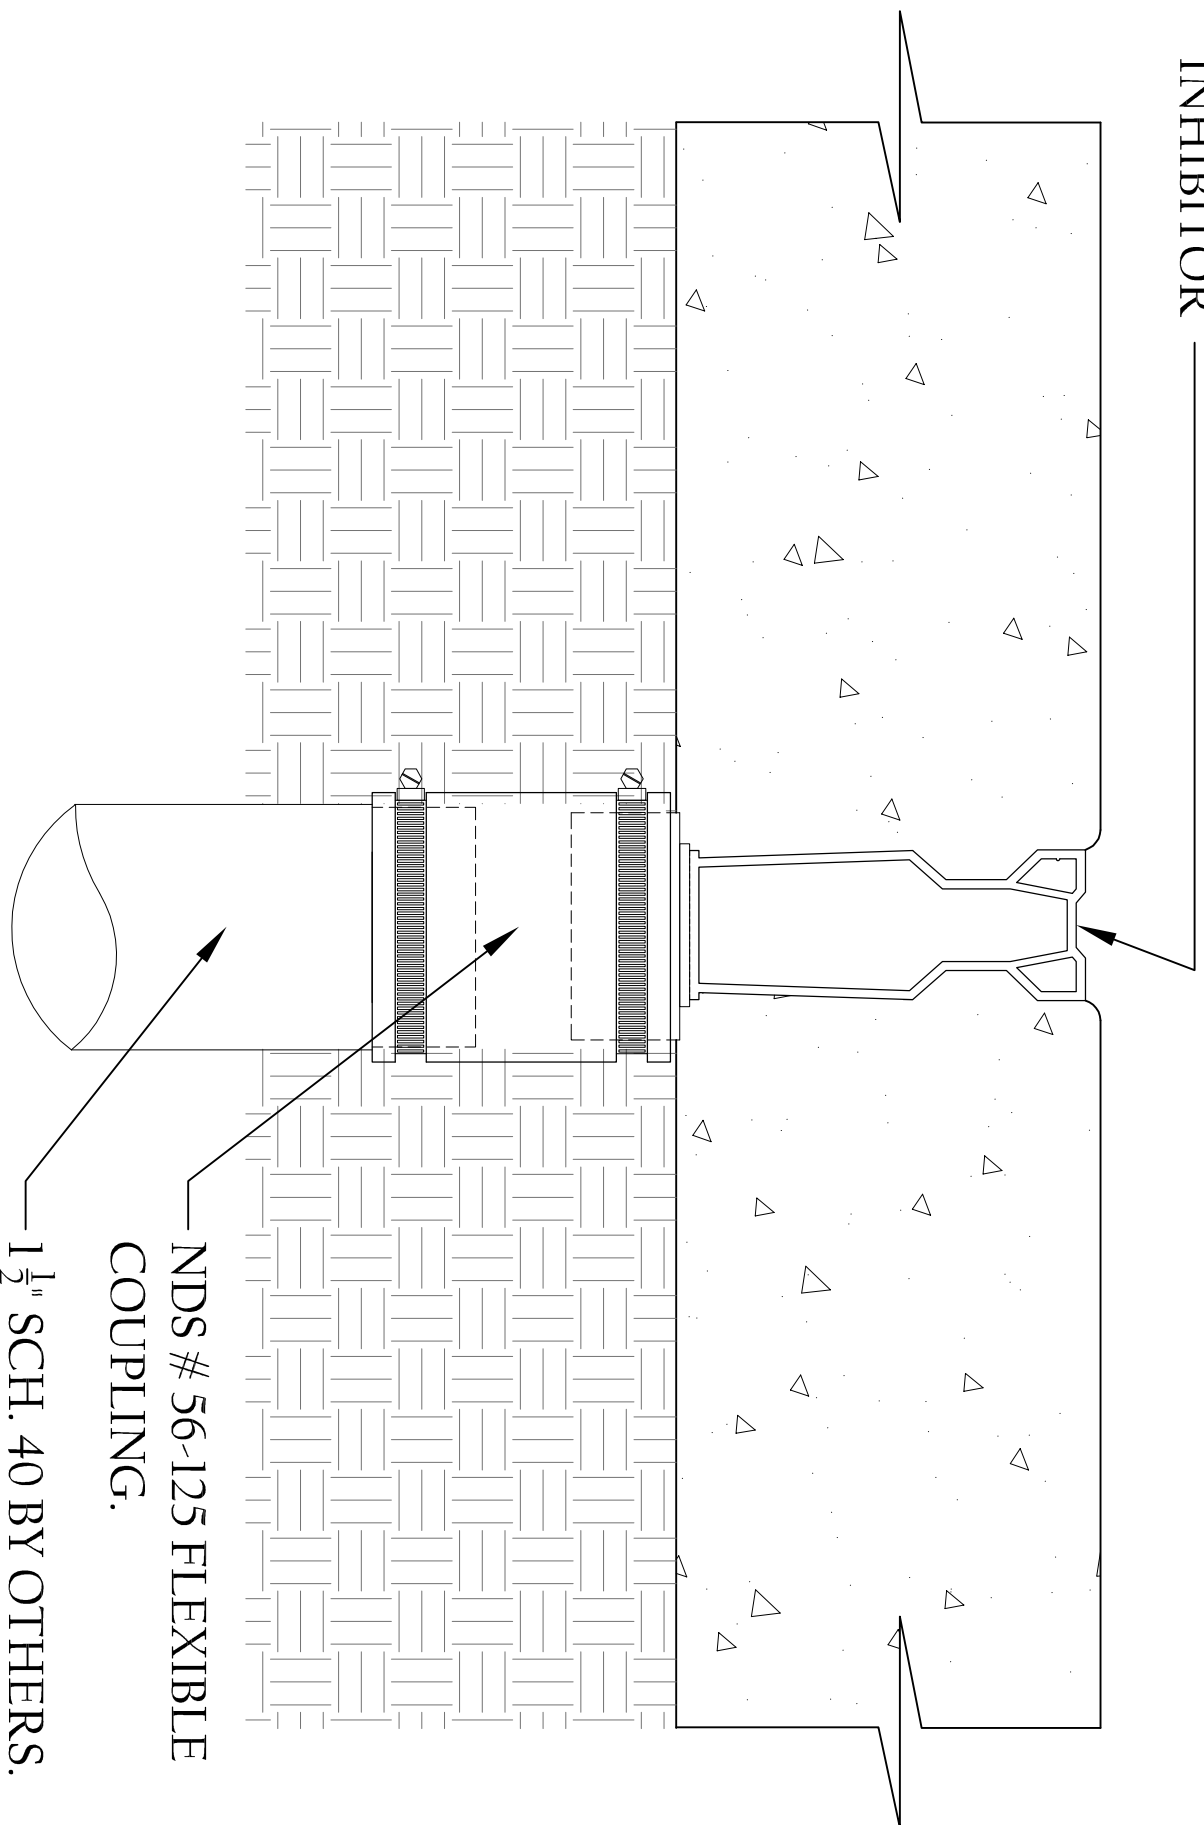

NDS # 56-125 FLEXIBLE  
COUPLING.

1 1/2" SCH. 40 BY OTHERS.

NDS MICRO CHANNEL™ 1 1/2" SCH. 40 SIDE OUT.  
NDS # 8511, 8512, 8513

N.T.S.

NDS MICRO CHANNEL 6" OUTLET  
SECTION W/ SIDE OUTLET W/ U.V.  
INHIBITOR

NDS MICRO CHANNEL™ 1 1/2" SCH. 40 BTM. OUT.  
NDS # 8501, 8502, 8503

NDS MICRO CHANNEL 6" OUTLET  
SECTION W/ SIDE OUTLET W/ U.V.  
INHIBITOR

1 1/2" PVC COUPLING. BY OTHERS

1 1/2" SCH. 40 BY OTHERS.

NDS MICRO CHANNEL™ 1 1/2" SCH. 40 SIDE OUT.