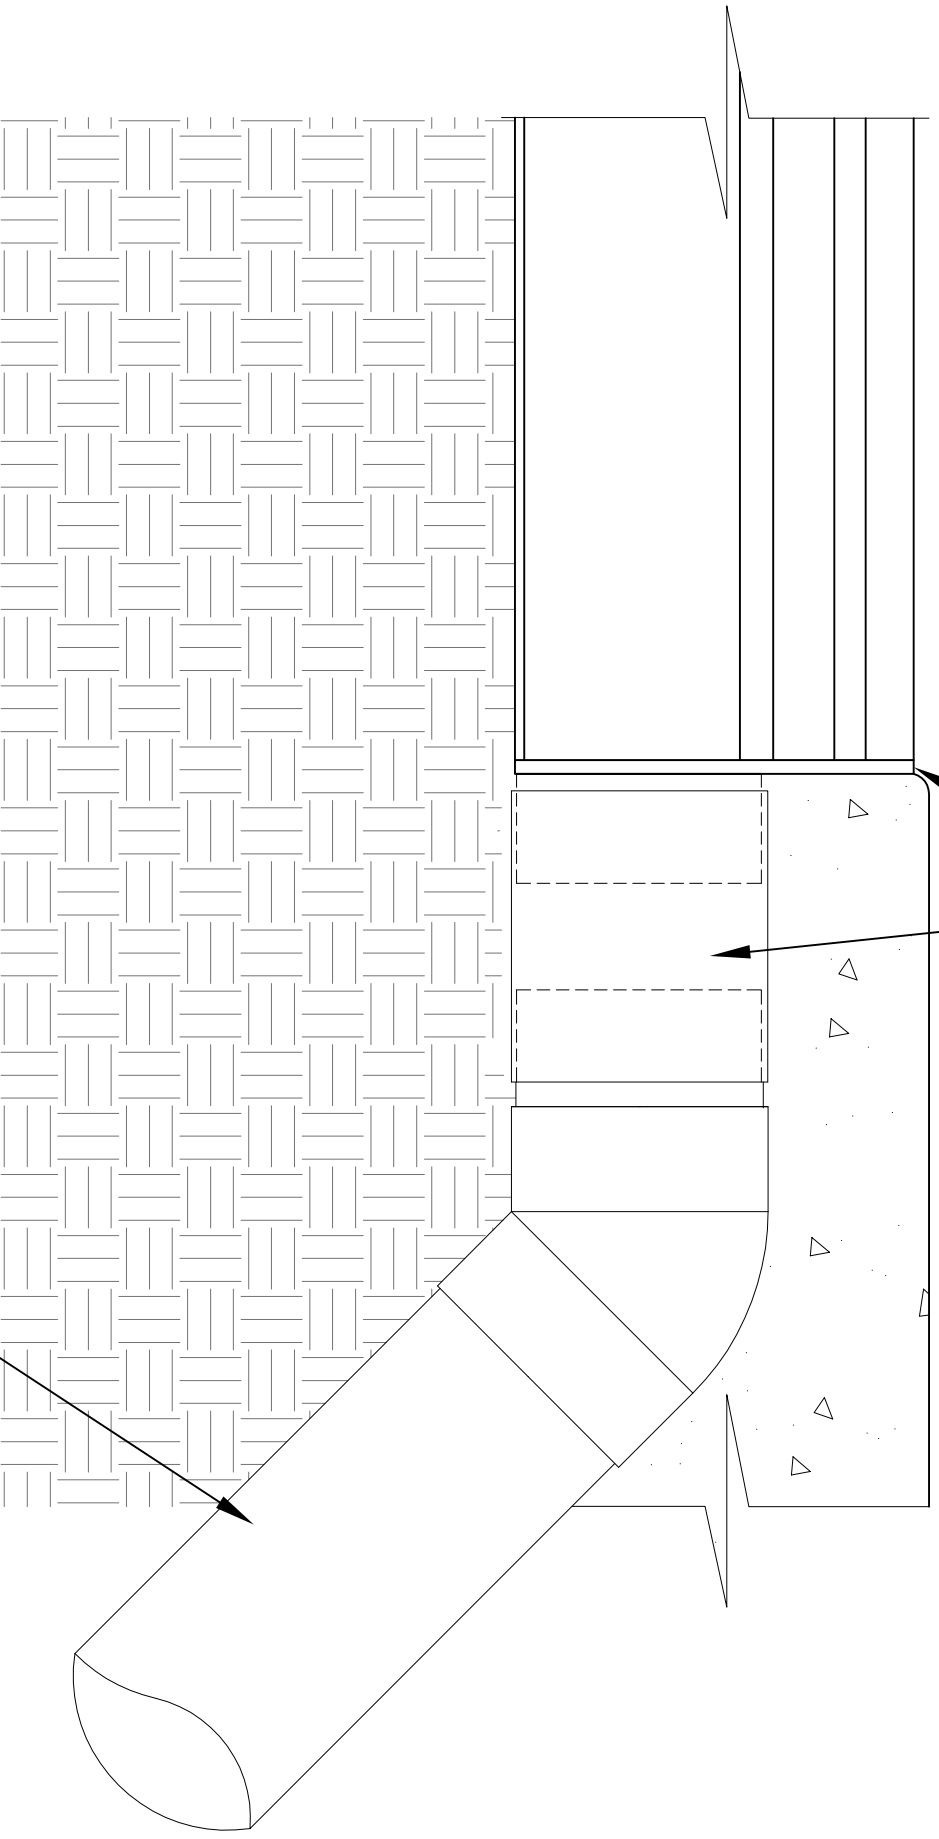

NDS # 8501, 8502, 8503

NDS MICRO CHANNEL END  
OUTLET W/ U.V. INHIBITOR  
NDS # 56-125 FLEXIBLE  
COUPLING.

1 1/2" SCH. 40 BY OTHERS.

NDS MICRO CHANNEL™ 1 1/2" SCH. 40 SIDE OUT.

NDS # 8461, 8462, 8463

NDS MICRO CHANNEL END  
OUTLET W/ U.V. INHIBITOR  
1 1/2" PVC COUPLING. BY OTHERS